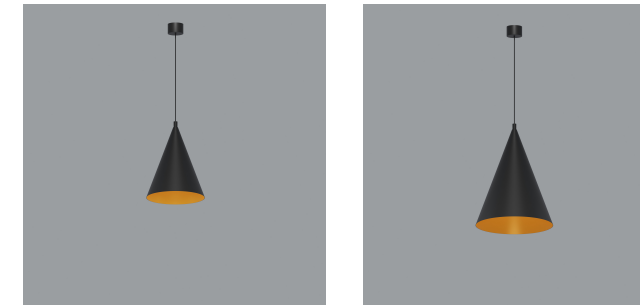

ADVANCED Pendant Lighting

Pendant Lighting 300 | 400

ADVANCED Pendant Lighting

Pendant Lighting 300 | 400

ADVANCED Pendant Lighting

ADVANCED 300 81.30011 ADVANCED 400 81.40012

Body

Suspended luminaire for mounting on the ceiling with LED light source.

ADVANCED is a simplistic and elegant ceiling light that brings an inviting atmosphere to your home.

Can be individually or in a group using in any spaces.

LED sources

Light source: COB LED
CRI: 90 | CCT: 3000K, 4000K
Other CRI and CCT options available on request.

Optic

Lens.
Narrow, medium and wide beam angle available.

Driver

Supplied with internal driver.

Applications

Made of black powdered coating in outside, inside is gold, which reflects a warm glow into the space. The ADVANCED pendant decorates the dining table, living room, restaurant and other places. Can be individually or in a group.