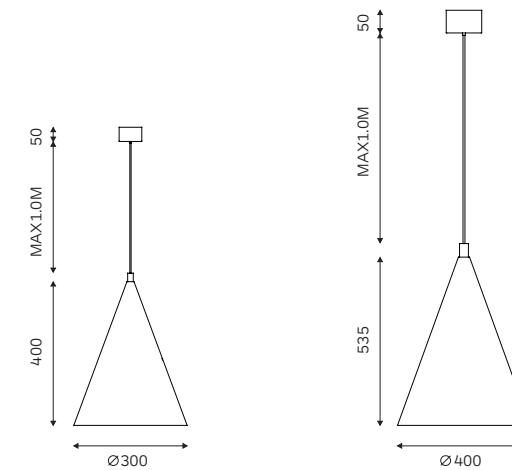

ADVANCED 300 81.30011   ADVANCED 400 81.40012