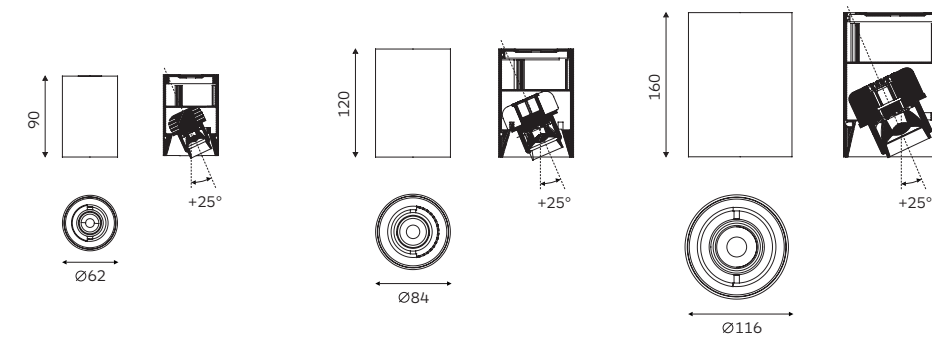

### Body

A wide optional range of appearance, the whole series is included small, medium and large sizes.

The vertically adjustable angle is 25 degrees and can be rotated 350 degrees to precise adjustment of the illuminated object.