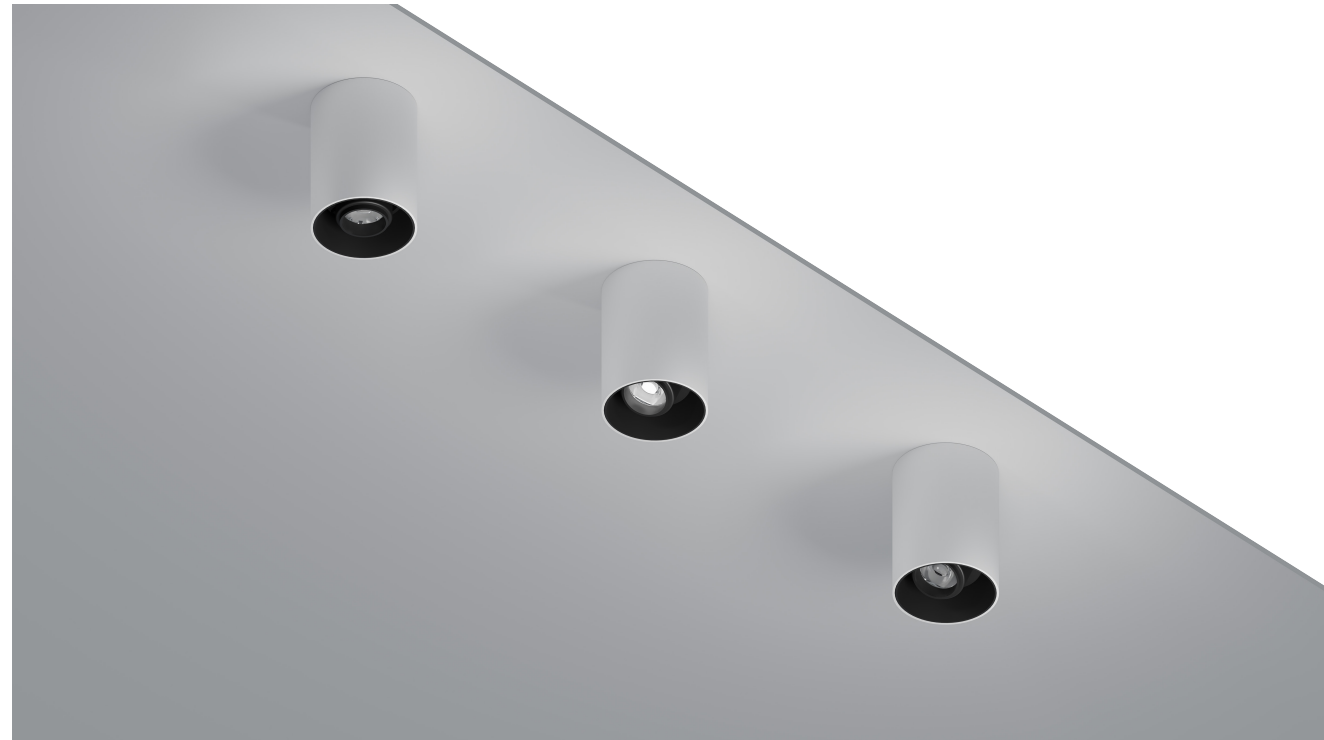

# ADJ Surface Mounted Lighting

Surface Mounted 62 | 84 | 116

## ADJ Surface Mounted Lighting

ADJ 62 93.06211 ADJ 84 93.08411 ADJ 116 93.11611

### Body

A wide optional range of appearance, the whole series is included small, medium and large sizes.

The vertically adjustable angle is 25 degrees and can be rotated 350 degrees to precise adjustment of the illuminated object.