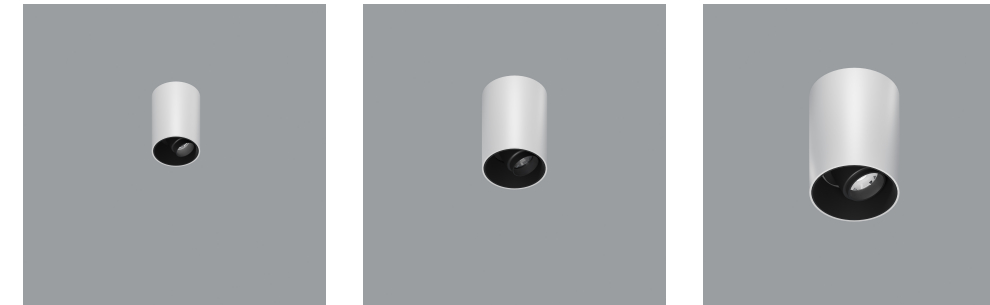

ADJ Surface Mounted Lighting

ADJ 62 93.06211 ADJ 84 93.08411 ADJ 116 93.11611