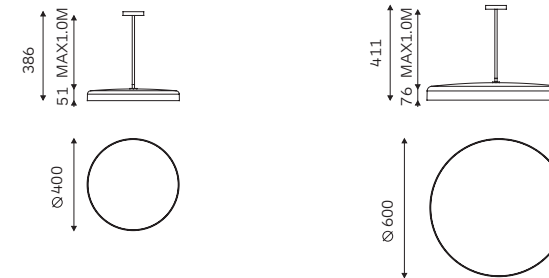

Body

Suspended luminaire for mounting on the ceiling with LED light source.

ARTIST is a simplistic and elegant ceiling light that brings an inviting atmosphere to your home.

Special structure, uniform light distribution, good anti-glare, can be used in different places.

Accessories

Without.

Finish

Black or white colour.

LED sources

Light source: SMD LED
CRI: 90 | CCT: 3000K, 4000K
Other CRI and CCT options available on request.

Optic

PC.

Driver

Supplied with internal driver.

Applications

It is mainly used in office lighting, home, retail space and other places that need general lighting.

Code Ordering Example: 8 1 . 4 0 0 1 1 - 9 0 3 0 1 0 D 0 1 0

	Product Code	Light Source Code	>CRI	CCT	LED Power	Nominal Lumen	Beam Angle (BA)	Driver Options	Finish
ARTIST 400 Pendant Lighting	81.40011 CA	COB LED	90	30 3000K	40W	3800 lm	100°	D0 No Dim	10 □ WH
			40	4000k		3990 lm		DA Dali Dim	20 ■ BK
ARTIST 600 Pendant Lighting	81.60011 CA	COB LED	90	30 3000K	60W	5700 lm	100°	DC 0-10V Dim	
			40	4000k		5990 lm