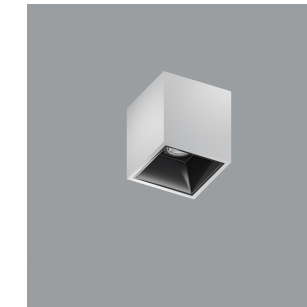

SQF Surface Mounted Lighting

Surface Mounted 80 | 100

SQF Surface Mounted Lighting

SQF 80

94.08011

SQF 100

94.10013

Body

Square surface mounted lighting, CNC machining, luminaire surface can support electroplating treatment.

With anti-glare and high efficiency optics.

Classic and durable, suitable for spaces with restricted ceiling heights.

Accessories

Honeycomb louvre, Linear Spread glass, Spread glass, glass.

Finish

Black or white colour.

LED sources

Light source: COB LED
CRI: 90 | CCT: 3000K, 4000K
Other CRI and CCT options available on request.