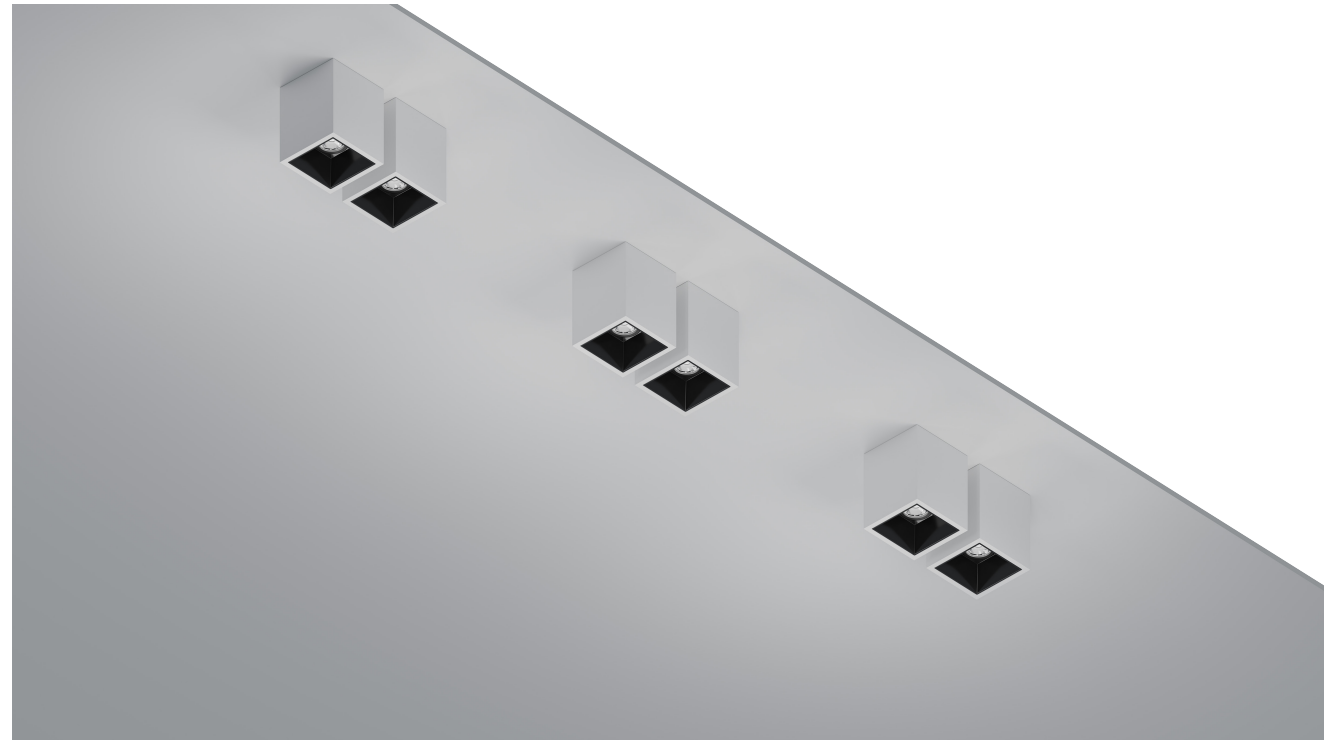

SQF Surface Mounted Lighting

Surface Mounted 80 | 100

SQF Surface Mounted Lighting

SQF 80

94.08011

SQF 100

94.10013

Body

Square surface mounted lighting, CNC machining, luminaire surface can support electroplating treatment.

With anti-glare and high efficiency optics.

Classic and durable, suitable for spaces with restricted ceiling heights.

Accessories

Honeycomb louvre, Linear Spread glass, Spread glass, glass.

Finish

Black or white colour.

LED sources

Light source: COB LED
CRI: 90 | CCT: 3000K, 4000K
Other CRI and CCT options available on request.

Optic

Lens.
Narrow, medium and wide beam angle available.

Driver

Supplied with internal driver.

Applications

Mainly for spaces with restricted floor heights, such as clothing shops, furniture shops and other brand boutiques, car displays, jewelry, star hotels, high-end clubs, museums, chain stores, brand sales halls, professional windows, counters and other accent lighting places.